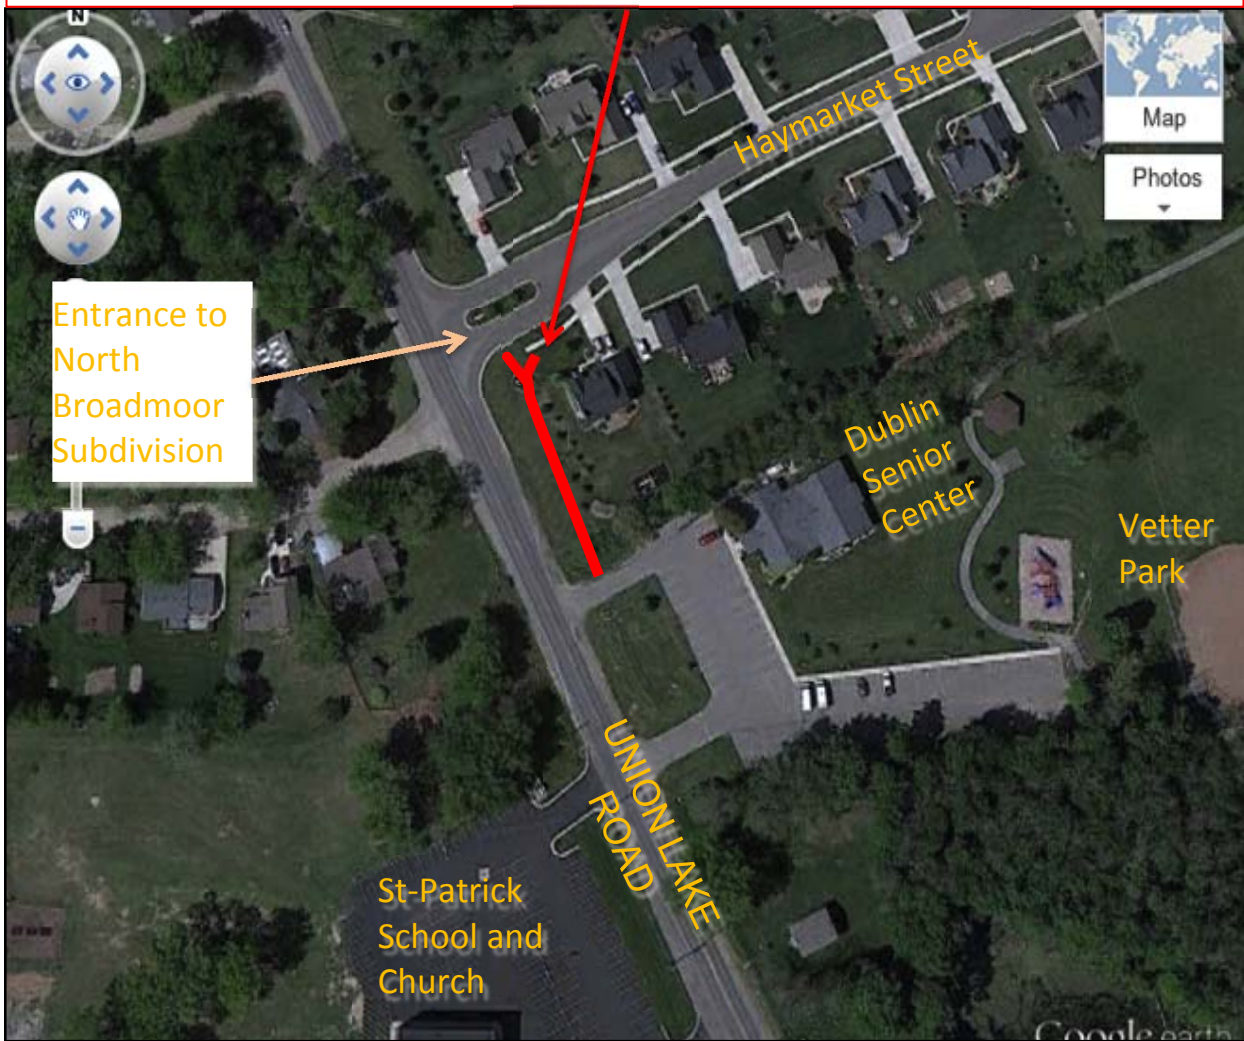

VETTER PARK and DUBLIN SENIOR CENTER ACCESS on FOOT and BICYCLES

FOR THIS SIDE WALK CONNECTION TO HAPPEN...

Everyone in the Broadmoor Subdivisions is invited to:

- Participate in the petition to the White Lake Township for the use of Park & Recreation Millage Funds (\$800,000) for this project (\$4,000)
- Attend the White Lake Township Board Meeting, March 19, 2013